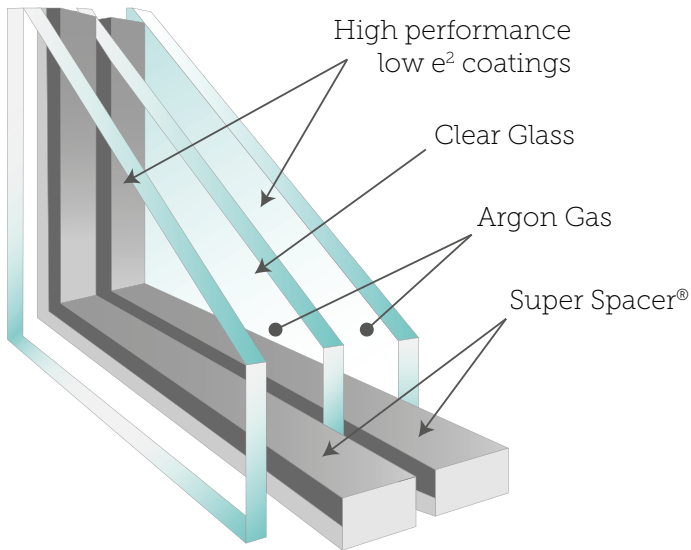

TILT & TURN WINDOWS

Innovation in Design

As an alternative to our classic sculptured windows, we also manufacture tilt & turn windows from the same high quality uPVC. These bespoke windows have a unique opening mechanism that makes for practical ventilation and easy maintenance. All of our tilt & turn windows can be opened in two ways. They can either be opened fully (as with our casement windows) or they can be tilted from the bottom, with the top of the window angling into the room.

GLAZING

Triple Glazing

Triple glazing incorporates an additional pane of glass which dramatically enhances energy efficiency. Keeping your home warmer. For the best in energy ratings, we can offer many of our uPVC windows and doors with triple glazing.