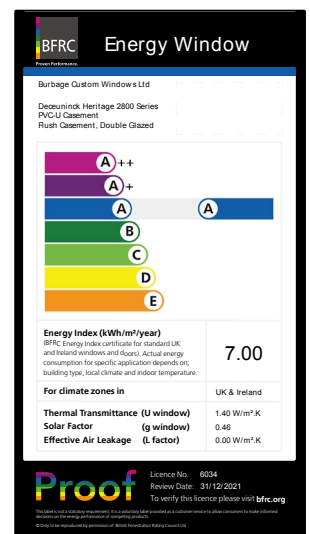

All the windows and doors that we manufacture are engineered to achieve the highest possible energy ratings. Utilising advanced profile and glass help us achieve A++ rated windows. The home's warmth is trapped within the property, while effective seals prevent cold draughts from seeping in. It's the best of both worlds. As standard, our casement windows achieve an A+ rating.